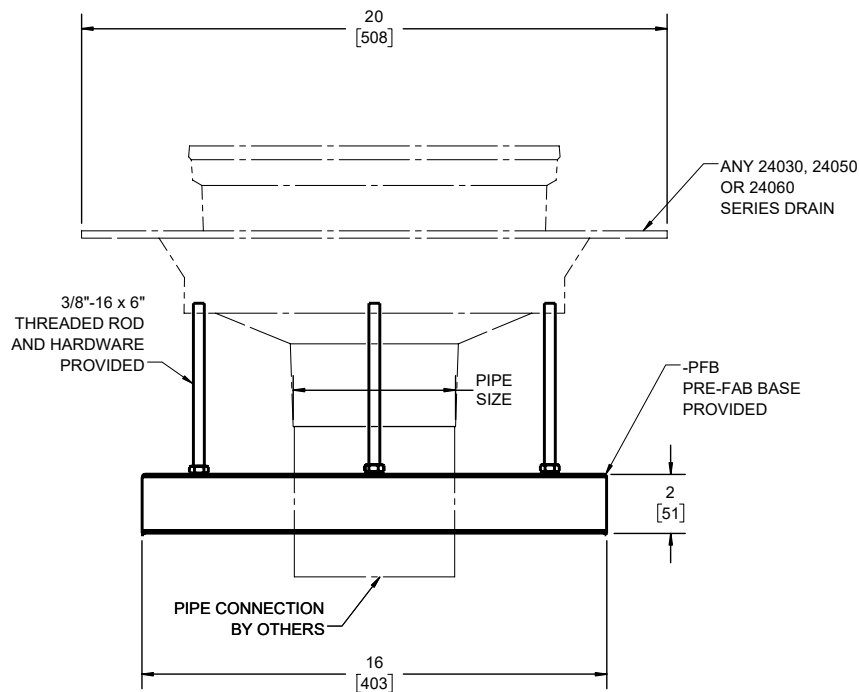

24030-PFB/24050-PFB/24060-PFB

Roof Drain Pre-Fab Base Specification

Josam Pre-Fab base with hardware for series 24030, 24050 and 24060 drains.

-PFB option must be ordered at time of drain for proper modification of drain body.

	Base and hardware	Pipe size
	519822	2"
	519823	3"
	519824	4"
	519826	6"
	519828	8"

Josam product specifications in U.S. customary units are approximate and provided for reference only. For precise measurements, please contact Josam Technical Support. Josam reserves the right to change or modify product design, construction, specifications, or materials without prior notice and without incurring any obligation to make such changes and modifications on Josam products previously or subsequently sold.