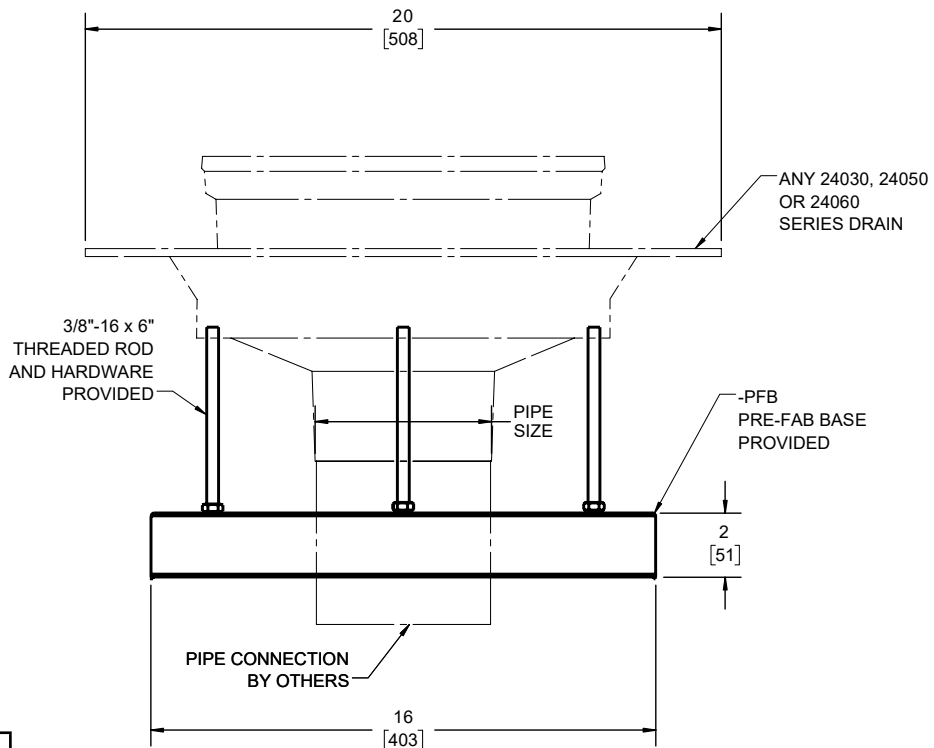

24030-PFB / 24050-PFB / 24060-PFB

Roof Drain Pre-Fab Base Specification

Josam Pre-Fab base with hardware for series 24030, 24050 and 24060 drains.

-PFB option must be ordered at time of drain for proper modification of drain body.

	Base and hardware	Pipe size
	519822	2"
	519823	3"
	519824	4"
	519826	6"
	519828	8"

Josam product specifications in U.S. customary units are approximate and provided for reference only. For precise measurements, please contact Josam Technical Support. Josam reserves the right to change or modify product design, construction, specifications, or materials without prior notice and without incurring any obligation to make such changes and modifications on Josam products previously or subsequently sold.