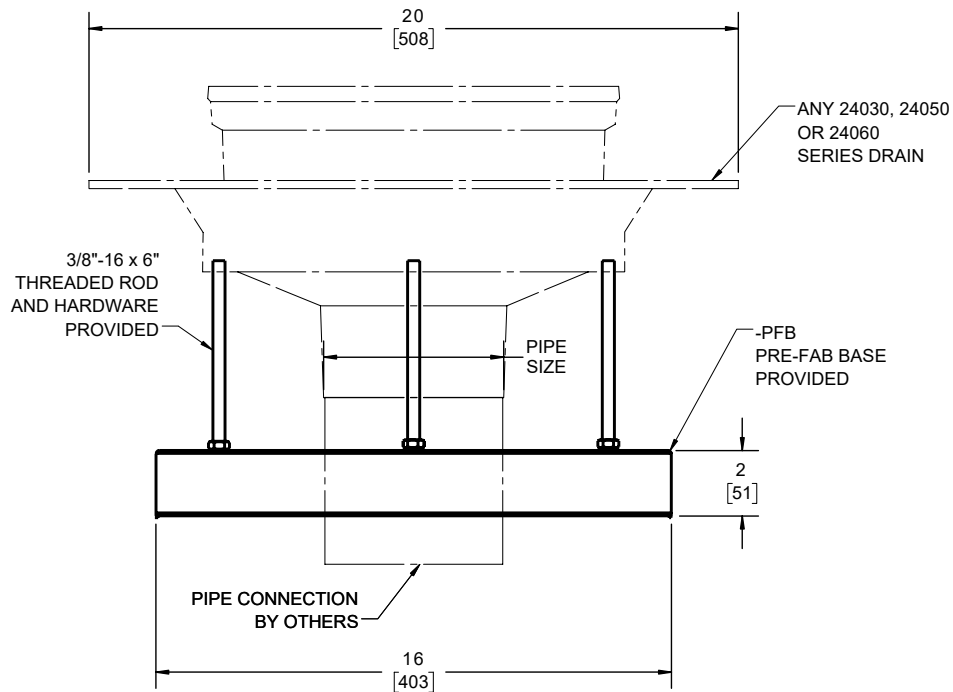

24030-PFB/24050-PFB/24060-PFB

Roof Drain Pre-Fab Base Specification

Josam Pre-Fab base with hardware for series 24030, 24050 and 24060 drains.

-PFB option must be ordered at time of drain for proper modification of drain body.

Base and hardware	Pipe size
519822	2"
519823	3"
519824	4"
519826	6"
519828	8"

Josam product specifications in U.S. customary units are approximate and provided for reference only. For precise measurements, please contact Josam Technical Support. Josam reserves the right to change or modify product design, construction, specifications, or materials without prior notice and without incurring any obligation to make such changes and modifications on Josam products previously or subsequently sold.