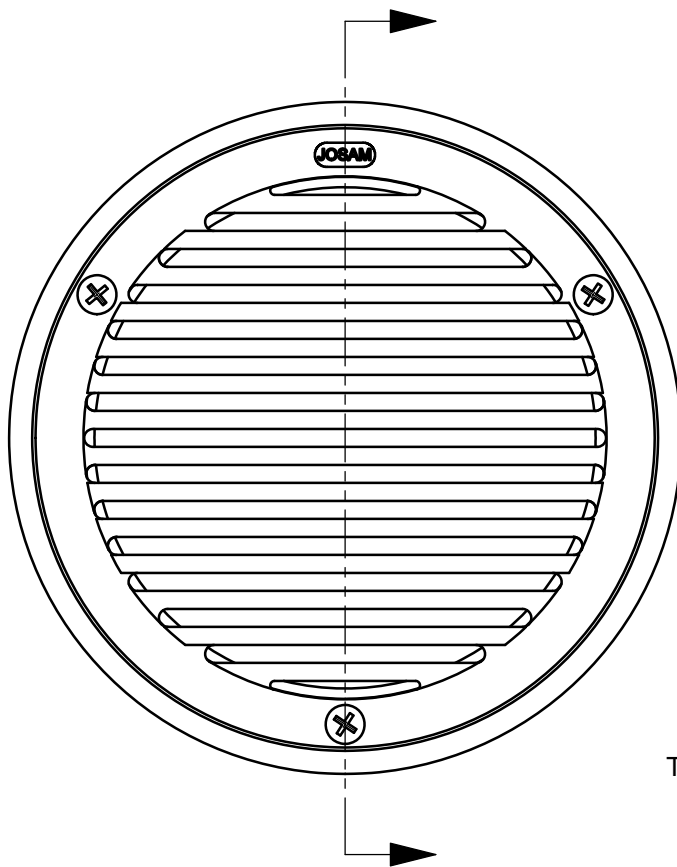

SPECIFICATION:

JOSAM 88970 SERIES SATIN FINISH NIKALOY FACE FRESH AIR INLET WITH SATIN SLOTTED CONVEX GRILLE AND FEMALE THREADED OUTLET.

TRAPS & ACCESSORIES

FRESH AIR INLET, CONVEX GRILLE

SERIES

88970

PIPE SIZE	B	C	D	FREE AREA SQ. IN.
4"	6	1 1/8	5 1/2	9
5"	7	1 1/4	6 1/2	14

-8-2	ALL BRONZE WITH SATIN FINISH FACE
-VP	SECURED GRATE, VANDAL-PROOF SCREWS

DATE OF LAST CHANGE: 4/24/15

DIMENSIONS ARE SUBJECT TO MANUFACTURERS TOLERANCES AND CHANGE WITHOUT NOTICE. WE CAN ASSUME NO RESPONSIBILITY FOR USE OF SUPERSEDED OR VOID DATA.