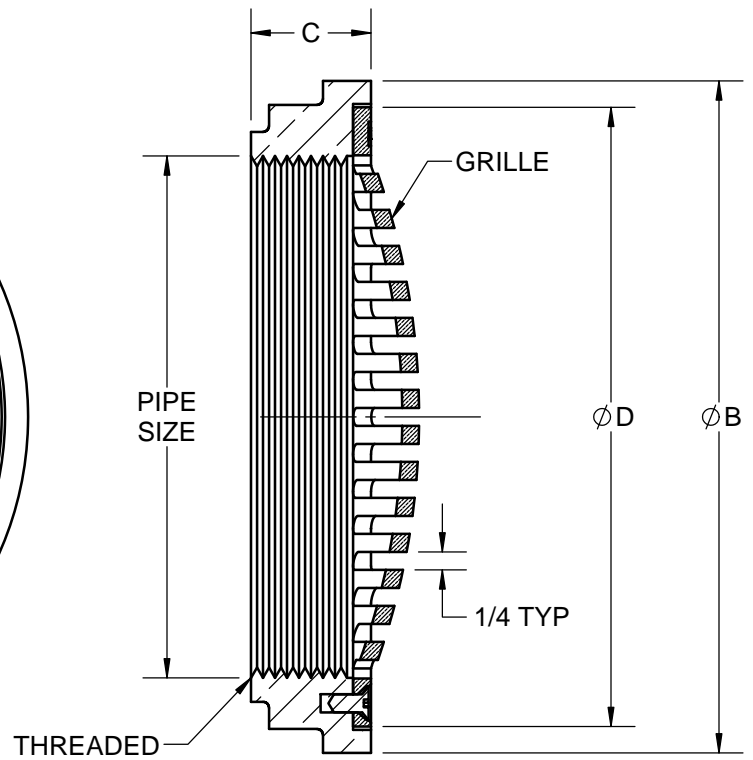

SPECIFICATION:

JOSAM 88970 SERIES SATIN FINISH NIKALOY FACE FRESH AIR INLET WITH SATIN SLOTTED CONVEX GRILLE AND FEMALE THREADED OUTLET.

TRAPS & ACCESSORIES

FRESH AIR INLET, CONVEX GRILLE

SERIES

88970

PIPE SIZE	B	C	D	FREE AREA SQ. IN.
4"	6	1 1/8	5 1/2	9
5"	7	1 1/4	6 1/2	14

-8-2	ALL BRONZE WITH SATIN FINISH FACE
-VP	SECURED GRATE, VANDAL-PROOF SCREWS

DATE OF LAST CHANGE: 4/24/15

DIMENSIONS ARE SUBJECT TO MANUFACTURERS TOLERANCES AND CHANGE WITHOUT NOTICE. WE CAN ASSUME NO RESPONSIBILITY FOR USE OF SUPERSEDED OR VOID DATA.